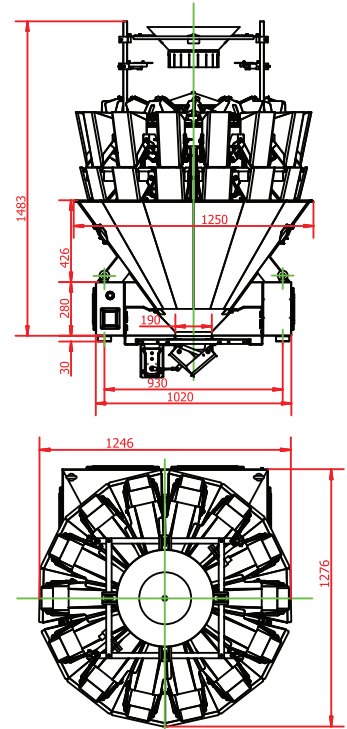

TARGET PACKAGING SYSTEMS LTD

PRECISION QUALITY RELIABILITY

4 Major Improvements

- * Five more functions added
- * More elegant appearance
- * Waterproof level IP66
- * More stability and efficiency on vibration

M1400 - G3 (IP66 Waterproof)

Version	2012
Waterproof	IP66
Weigher Range	10g - 3,000 / 5,000g
Accuracy	0.5g - 2g
Max. Speed	120 WPM
Power Supply	220V, 50/60Hz, 1.5kw
Hopper Volume	1.3L / 2.5L
Monitor	10 inch colour touch screen
Dimension (mm)	1064 x 1097 x 1672

EUROWEIGH MULTIHEAD
M1400 - G3 (IP66 - Waterproof)