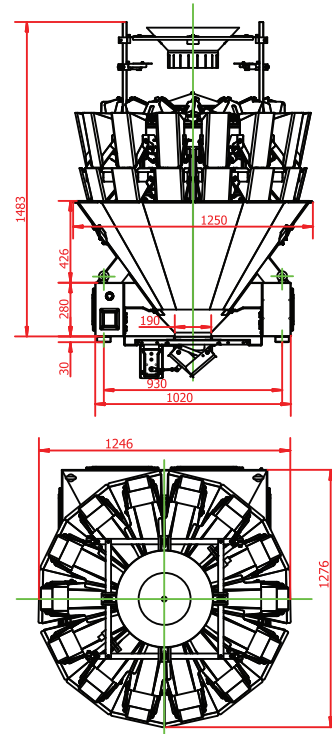

**TARGET**  
PACKAGING  
SYSTEMS LTD

PRECISION    QUALITY    RELIABILITY

**M1400 - G3 High Speed**

<b>Version</b>	2012
<b>Weigher Range</b>	10g - 3,000 / 5,000g
<b>Accuracy</b>	0.5g - 2g
<b>Max. Speed</b>	75 WPM
<b>Power Supply</b>	220V, 50/60Hz, 1.5kw
<b>Hopper Volume</b>	1.3L / 2.5L
<b>Monitor</b>	10 inch colour touch screen
<b>Dimension (mm)</b>	1064 x 1097 x 1672

**EUROWEIGH MULTIHEAD**  
M1400 - G3 High Speed